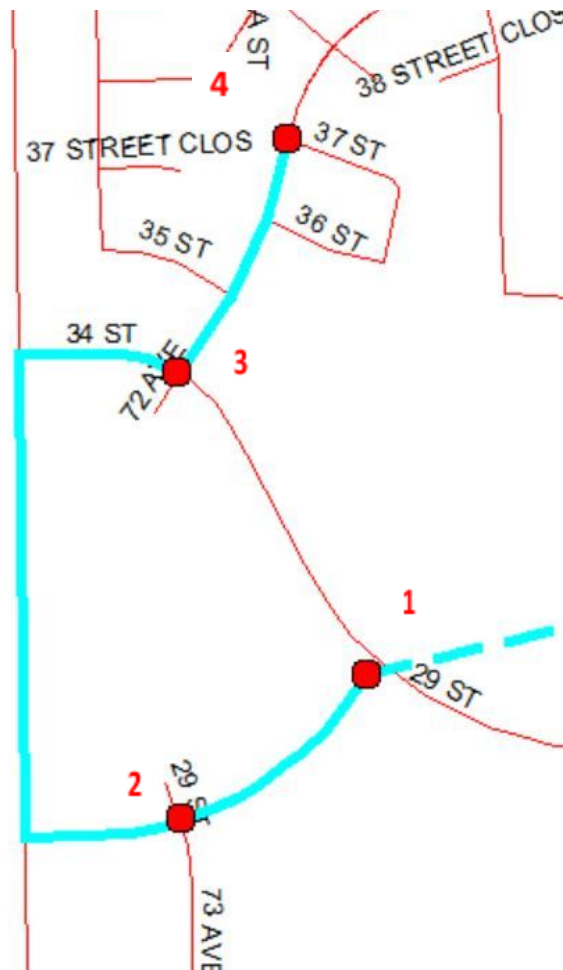

RENDELL PARK & BISHOP LLOYD – Bus N pm 1

ZONE: Parkview W

DEPARTURE FROM SCHOOL: 3:10pm

DRIVER: Crystal Read

Stops:

Note: BL students walk from RP

1. 7204 29 St
2. 7232 29 St
3. 7401 34 St
4. 3701 72 Ave

Pat Bucknell, Transportation Manager
Phone: (780) 808-2535