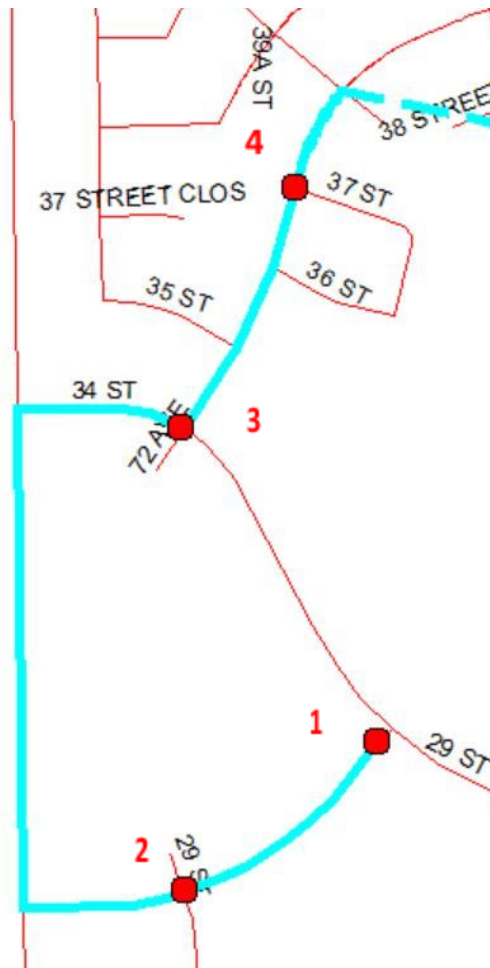

RENDELL PARK & BISHOP LLOYD – Bus N am 1

ZONE: Parkview W

START TIME @ STOP # 1: 7:55 am

DRIVER: Crystal Read

Stops:

1. 7204 29 St
2. 7232 29 St
3. 7401 34 St
4. 3701 72 Ave

Pat Bucknell, Transportation Manager
Phone: (780) 808-2535

Note: BL students walk from RP